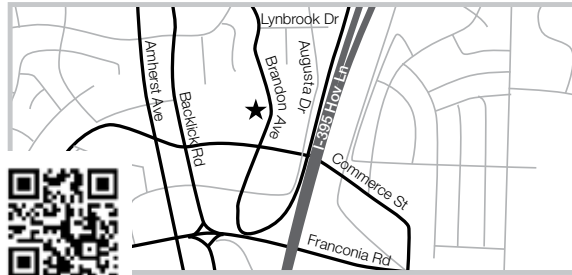

6120 Brandon Ave, #301
Springfield VA 22150

DIRECTIONS TO SPRINGFIELD OFFICE

From 395 South to Springfield:

Take 395 South to Exit 1B toward Franconia/VA-644/Springfield.

Take the VA-644 W/Old Keene Mill Rd. exit, exit 169B, toward Springfield.

Turn slight right onto Brandon Ave.

From 495 North or South:

Follow 95 South to Exit 169B, toward Springfield.

Turn slight right onto Brandon Ave.

From Franconia Road:

Take Franconia Rd. West (mall on left). Stay in right lane. Before you pass the Beltway exits, take a right on Commerce Street. From Commerce Street, make a right onto Brandon Ave.

From Old Keene Mill Road:

Take Old Keene Mill East to Springfield. Pass the Beltway exits. Turn left on Commerce. Turn right onto Brandon Ave.

From 95 North:

Take Exit 169A toward VA-644E/Franconia Rd/Franconia. Turn left onto Loisdale Rd. Stay straight onto Commerce St/VA-789W. Turn right onto Brandon Ave.