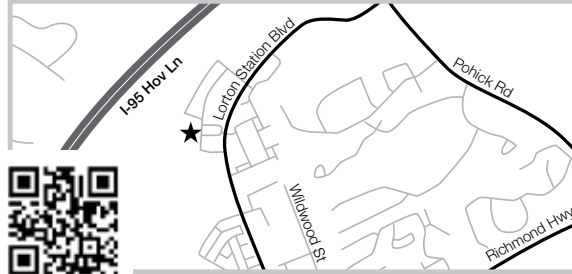

DIRECTIONS TO LORTON OFFICE

From Rte 95:

Continue to exit 163 Lorton Rd. Turn left (East) on Lorton Rd, and then turn left onto Lorton Station Blvd. Go for 0.5 mile, the Lorton Town Center is on your left.

From Rt 123 South:

Take Rt 123 S. and turn left on Silverbrook Rd., continue to Lorton Rd. Turn left (East) on Lorton Rd. Then turn left on Lorton Station Blvd. Go for 0.5 mile, the Lorton Town Center is on your left.

From Fairfax County Parkway:

Take Rolling Road South. After passing I-95 make a right on Lorton Station Blvd. Continue to 9010 Lorton Station Blvd, with the Town Center on your right.

Also easily accessible from Rte 1 and Telegraph Road

SNEHAL PATEL, DDS, MD

Diplomate of the American Board of Oral & Maxillofacial Surgeons
Columbia University Medical Center Alumni

9010 Lorton Station Blvd, #140
Lorton VA 22079